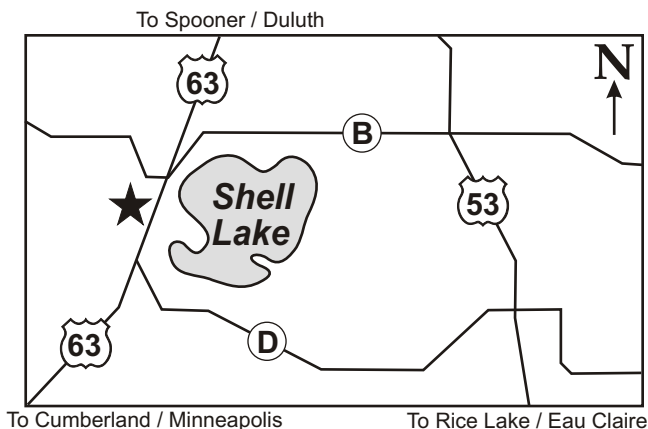

SHELL LAKE

WISCONSIN

Quiet Nights, Rest Assured
For Reservations Call
715.468.4494
www.americinn.com

Shell Lake, Wisconsin

- ◆ Spacious Recreation Area with Indoor Pool, Expanded Waterslide, Children's Pool and Play Area & Whirlpool 
- ◆ Enhanced Continental Breakfast
- ◆ Free HBO/Cable & Local Calls
- ◆ Whirlpool Suite Upgrades Available
- ◆ Fireplace Suites Available

Directions:

Located on Highway 63, five miles west of Highway 53, turn on County Highway B into Shell Lake.

www.americinn.com