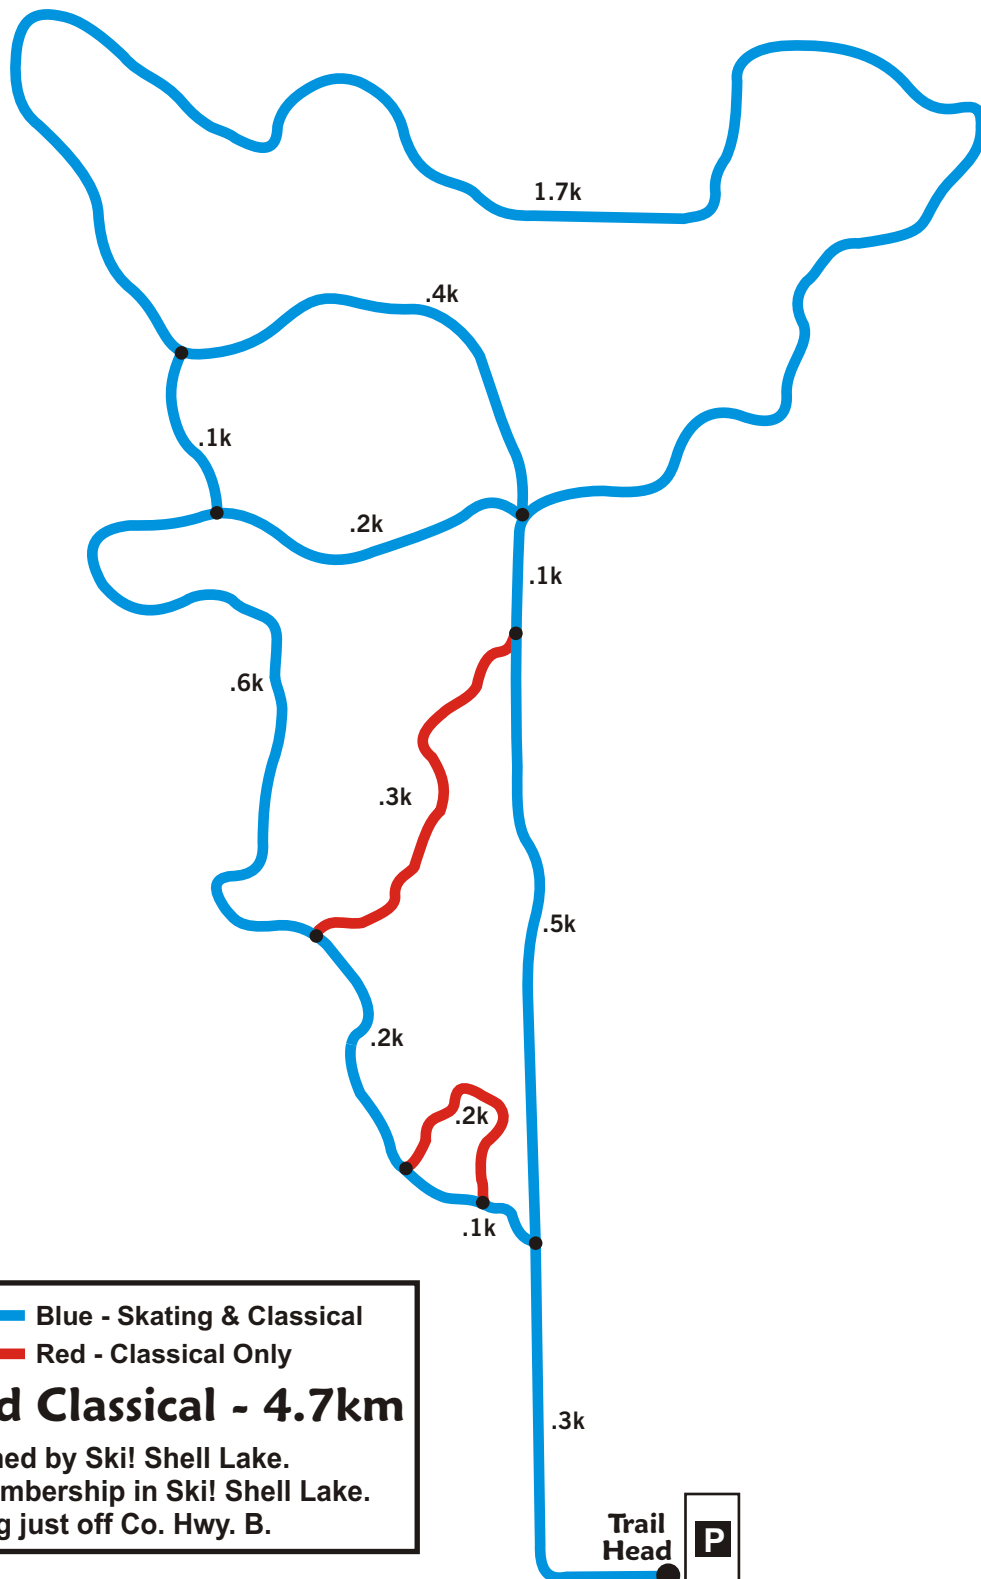

Red Barn Nordic Ski Trails

 Blue - Skating & Classical
 Red - Classical Only

Skating and Classical - 4.7km
Maintained by Ski! Shell Lake.
Trail fee or membership in Ski! Shell Lake.
 Parking just off Co. Hwy. B.

← Shell Lake - Hwy 63

Co. Hwy. B

Hwy 53 →